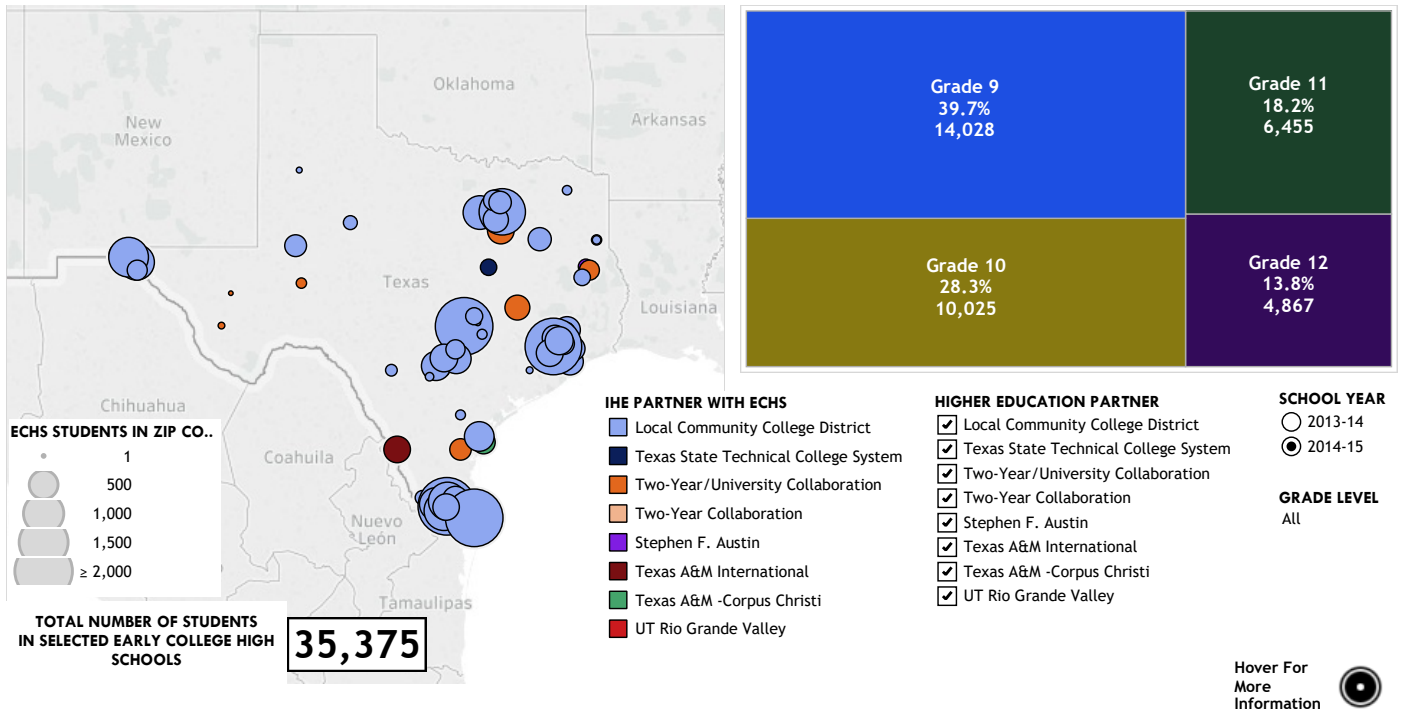

LOCATIONS OF EARLY COLLEGE HIGH SCHOOLS IN TEXAS, BY ZIP CODE **PERCENT OF EARLY COLLEGE HIGH SCHOOL STUDENTS BY GRADE**

DISTRICTS WITH EARLY COLLEGE HIGH SCHOOLS--All, 2014-15

District	ECHS Name	IHE Partner	Grade 9	Grade 10	Grade 11	Grade 12
Aldine ISD	Victory Early College High School	Lone Star College System	129	138	108	95
Alief ISD	Alief Early College High School	Houston Community College District	122	108	109	96
Arlington ISD	Arlington Collegiate HS	Tarrant County College District	120			
Athens ISD	PINNACLE Early College High School	Trinity Valley Community College	99	94	75	52
Austin ISD	John H. Reagan Early College High School	Austin Community College District	424	312	265	206