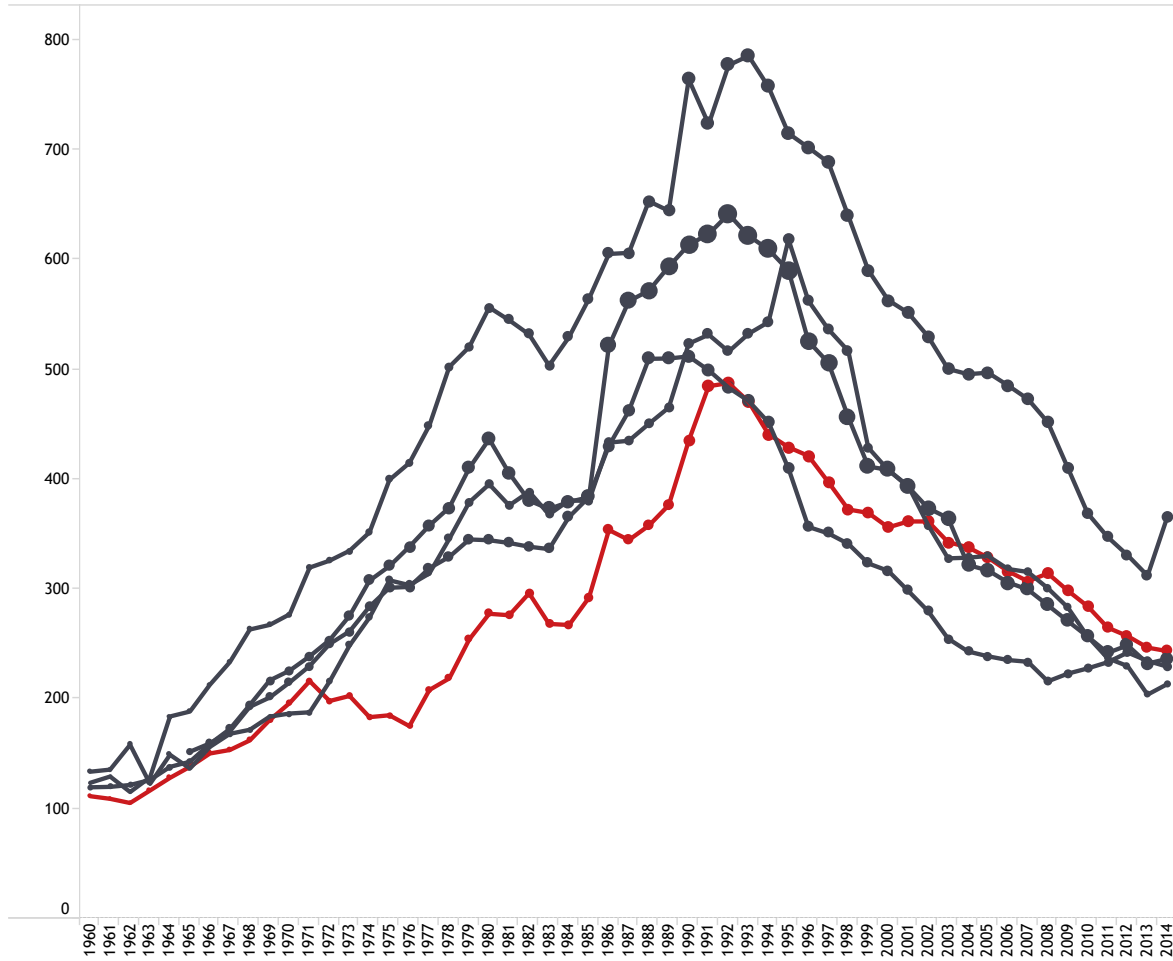

CRIME RATES OF THE LARGEST STATES SIZED BY NUMBER OF OFFENSES PER 100,000--Aggravated Assault

**CLICK STATE FOR
DETAIL**

- California
- Florida
- Illinois
- New York
- Texas**

OFFENSE CATEGORY

- Aggravated Assault
- Burglary
- Larceny-Theft
- Murder
- Rape
- Robbery
- Vehicle Theft

**SELECT BETWEEN 1960 AND
1994 AS FIRST YEAR OF
COMPARISON**
From 1960

Hover for
Definitions

Prepared by the Texas Legislative Budget Board-Applied Research and Performance Audit Team
Source: Federal Bureau of Investigation- Uniform Crime Report Data
PPM#: 3269. Last Updated: 8/5/2016