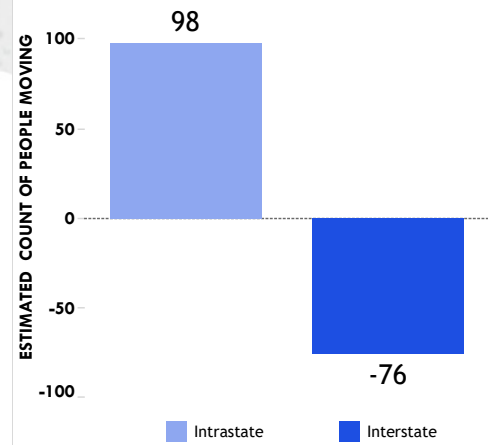

ESTIMATED ANNUAL INTRACOUNTY MIGRATION BY TEXAS COUNTY (2010-14)

INTRACOUNTY MIGRATION BY TEXAS COUNTY (2010-14)

NUMBER OF PEOPLE MOVING TO/FROM SELECTED COUNTY

Prepared by the Texas Legislative Budget Board-Applied Research and Performance Audit Team
 Source: U.S. Census Bureau 2006-2010 and 2010-2014 5-year American Community Survey Estimates
 PPM#: 1571. Last Updated: 7/20/2017.