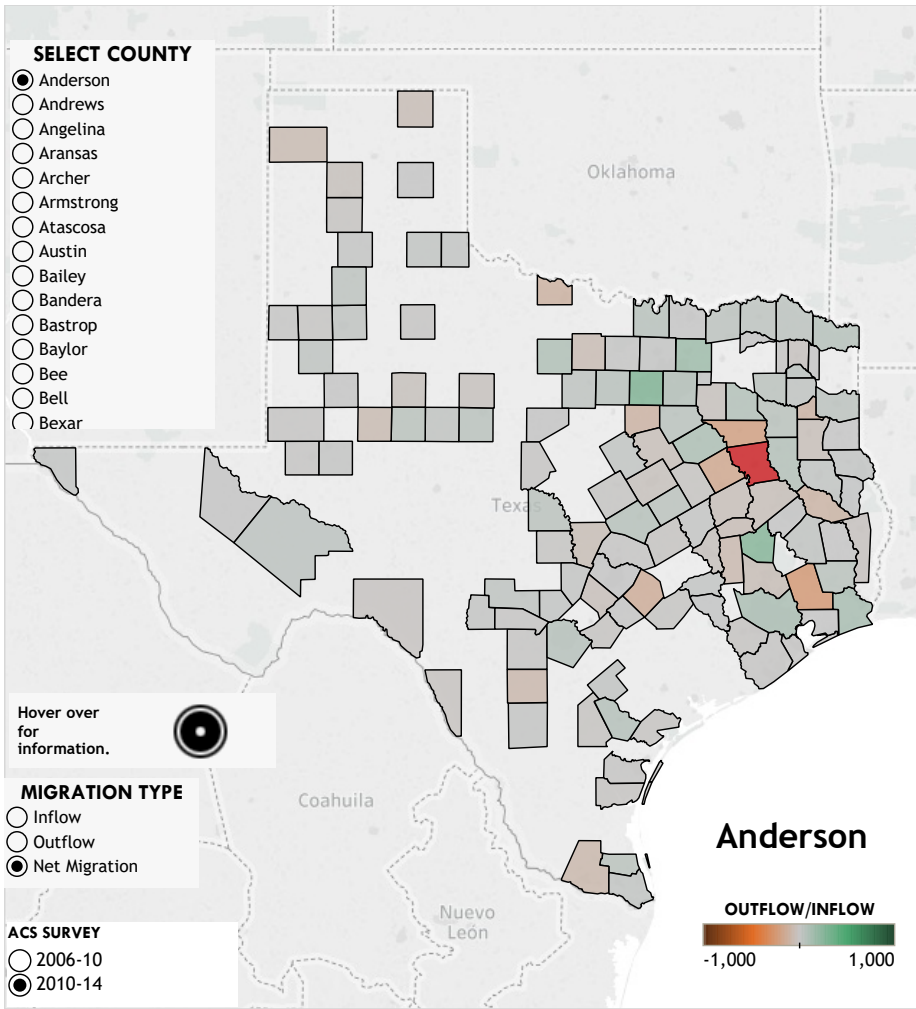

ESTIMATED ANNUAL INTRACOUNTY MIGRATION BY TEXAS COUNTY (2010-14)

INTRACOUNTY MIGRATION BY TEXAS COUNTY (2010-14)

NUMBER OF PEOPLE MOVING TO/FROM SELECTED COUNTY

Prepared by the Texas Legislative Budget Board-Applied Research and Performance Audit Team
 Source: U.S. Census Bureau 2006-2010 and 2010-2014 5-year American Community Survey Estimates
 PPM#: 1571. Last Updated: 7/20/2017.