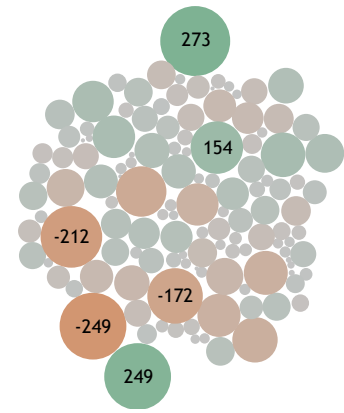

ESTIMATED ANNUAL INTRACOUNTY MIGRATION BY TEXAS COUNTY (2010-14)

INTRACOUNTY MIGRATION BY TEXAS COUNTY (2010-14)

NUMBER OF PEOPLE MOVING TO/FROM SELECTED COUNTY

Prepared by the Texas Legislative Budget Board-Applied Research and Performance Audit Team
 Source: U.S. Census Bureau 2006-2010 and 2010-2014 5-year American Community Survey Estimates
 PPM#: 1571. Last Updated: 7/20/2017.