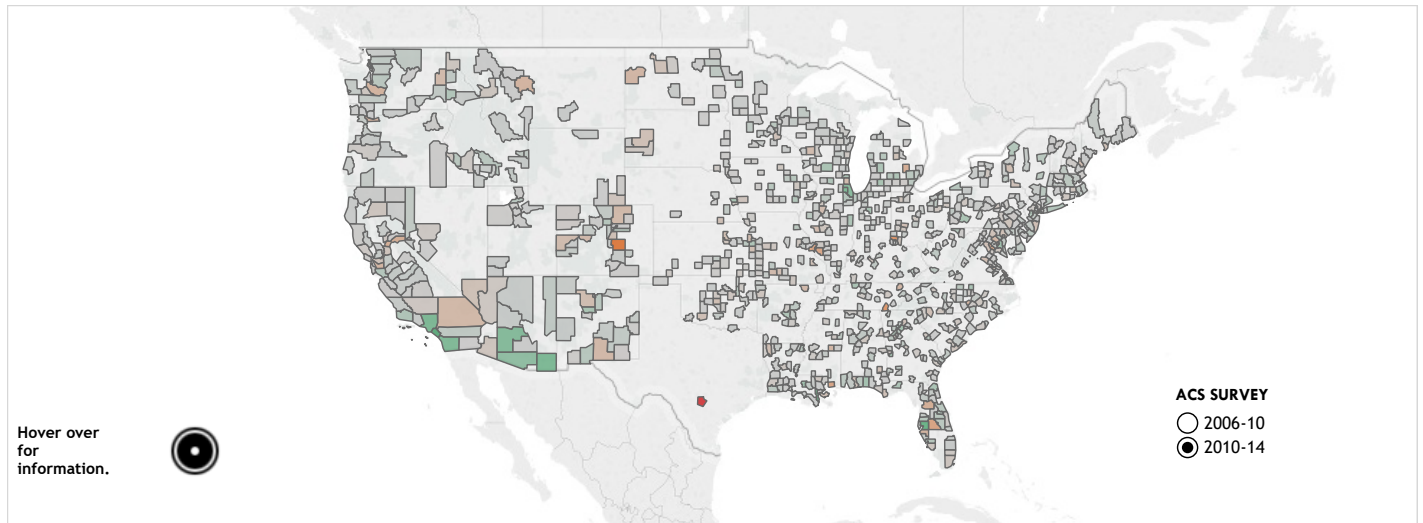

ESTIMATED SINGLE-YEAR INTERSTATE MIGRATION TO/FROM SELECTED TEXAS COUNTIES (EXCLUDING INTRASTATE TEXAS MIGRATION)

TEXAS COUNTY

- Bexar County
- Collin County
- Comal County
- Dallas County
- Denton County
- El Paso County
- Fort Bend County
- Guadalupe County
- Harris County
- Hays County
- Hidalgo County
- Kaufman County
- Montgomery County
- Tarrant County
- Travis County
- Williamson County

MIGRATION TYPE

- Inflow
- Outflow
- Net Migration

ESTIMATED SINGLE YEAR MOVEMENT TO/FROM NON-TEXAS COUNTIES 5,916

COUNTY ATTRIBUTES

Bexar County
 Major City: San Antonio
 Population (2000): 1,392,931
 Population (2010): 1,717,773
 Reason for Selection:
 Fourth largest county population in the state

ESTIMATED MIGRATION BY STATE