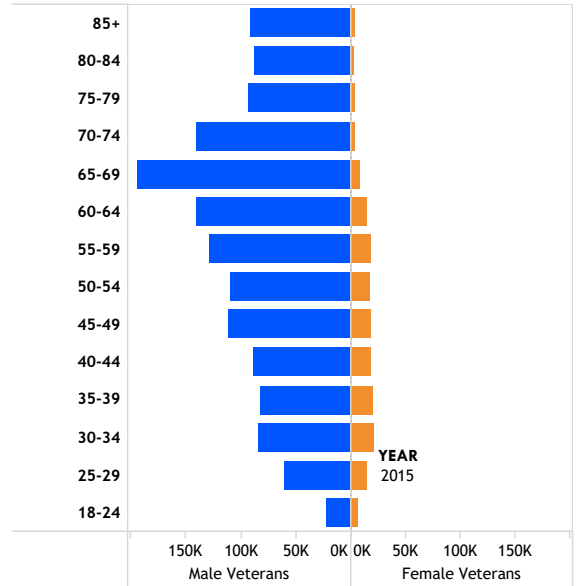

**PROJECTED SIZE OF VETERAN COHORTS IN TEXAS (AS DEFINED BY VA)**

**PEACETIME/WARTIME**

All

**PERIOD OF INITIAL ENTRY INTO MILITARY**

- Post-Gulf War Era
- Gulf War, Post-9/11 Only
- Gulf War, Pre- & Post-9/11
- Gulf War, Pre-9/11 only
- Between Vietnam and Gulf War
- Vietnam & Gulf War, Pre-9/11
- Vietnam & Gulf War (Pre- & Post-9/11)
- Vietnam Only
- Between Korean & Vietnam
- Korea & Vietnam Only
- Korean Conflict Only
- Pre-Korean Conflict

**HISTORICAL ERA**

All

Hover Over for More Information

**TEXAS VETERANS BY AGE AND GENDER--2015**

**TEXAS COUNTIES WITH LARGEST PROJECTED VETERAN POPULATIONS**

Prepared by the Texas Legislative Budget Board-Applied Research and Performance Audit Team  
 Source: Department of Veterans Affairs, Office of the Actuary.  
 PPM#: 1636. Last Updated: August 1, 2018