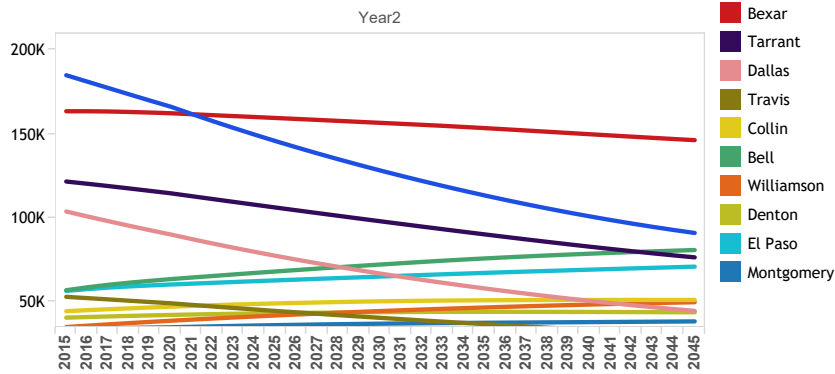

**PROJECTED SIZE OF VETERAN COHORTS IN TEXAS (AS DEFINED BY VA)**

**PEACETIME/WARTIME**

All

**PERIOD OF INITIAL ENTRY INTO MILITARY**

- Post-Gulf War Era
- Gulf War, Post-9/11 Only
- Gulf War, Pre- & Post-9/11
- Gulf War, Pre-9/11 only
- Between Vietnam and Gulf War
- Vietnam & Gulf War, Pre-9/11
- Vietnam & Gulf War (Pre- & Post-9/11)
- Vietnam Only
- Between Korean & Vietnam
- Korea & Vietnam Only
- Korean Conflict Only
- Pre-Korean Conflict

**HISTORICAL ERA**

All

Hover Over for More Information

**TEXAS VETERANS BY AGE AND GENDER--2015**

**TEXAS COUNTIES WITH LARGEST PROJECTED VETERAN POPULATIONS**

Prepared by the Texas Legislative Budget Board-Applied Research and Performance Audit Team  
 Source: Department of Veterans Affairs, Office of the Actuary.  
 PPM#: 1636. Last Updated: August 1, 2018