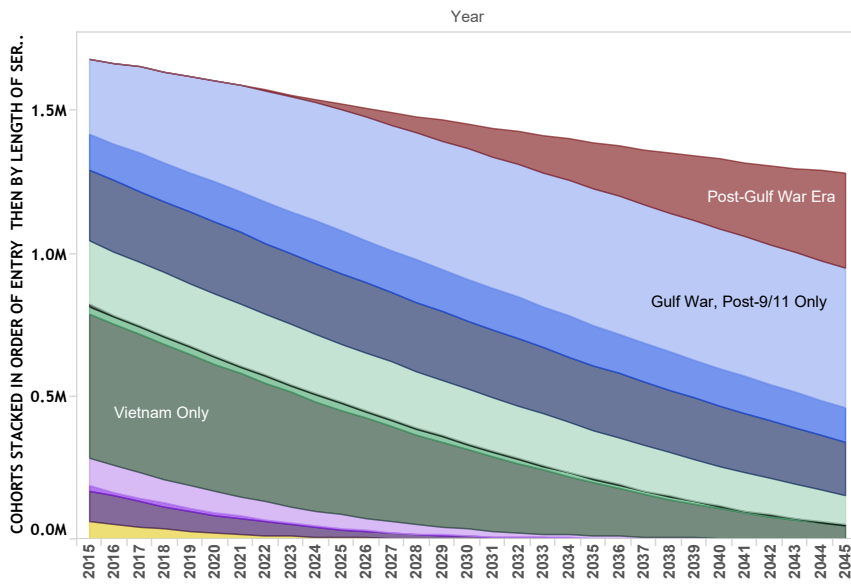

**PROJECTED SIZE OF VETERAN COHORTS IN TEXAS (AS DEFINED BY VA)**

**PEACETIME/WARTIME**

All

**PERIOD OF INITIAL ENTRY INTO MILITARY**

- Post-Gulf War Era
- Gulf War, Post-9/11 Only
- Gulf War, Pre- & Post-9/11
- Gulf War, Pre-9/11 only
- Between Vietnam and Gulf War
- Vietnam & Gulf War, Pre-9/11
- Vietnam & Gulf War (Pre- & Post-9/11)
- Vietnam Only
- Between Korean & Vietnam
- Korea & Vietnam Only
- Korean Conflict Only
- Pre-Korean Conflict

**HISTORICAL ERA**

All

Hover Over for More Information

**TEXAS VETERANS BY AGE AND GENDER--2015**

**TEXAS COUNTIES WITH LARGEST PROJECTED VETERAN POPULATIONS**

Prepared by the Texas Legislative Budget Board-Applied Research and Performance Audit Team  
 Source: Department of Veterans Affairs, Office of the Actuary.  
 PPM#: 1636. Last Updated: August 1, 2018