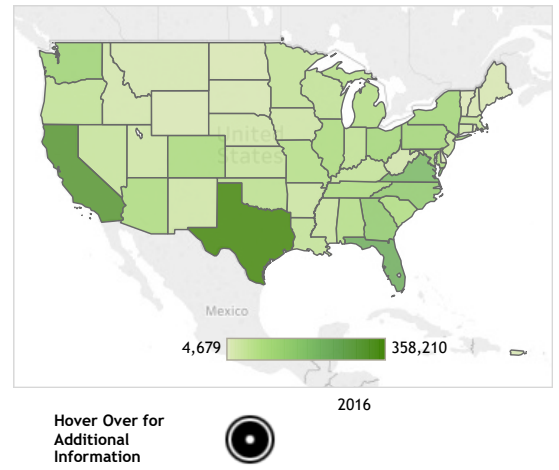

GULF WAR II VETERAN POPULATION IN FIVE LARGEST VETERAN POPULATION STATES (2009-15)

GULF WAR II VETERAN POPULATION BY STATE--2016

ESTIMATED VETERAN UNEMPLOYMENT RATE BY TEXAS COUNTY, RANK ORDERED (2012-2016)