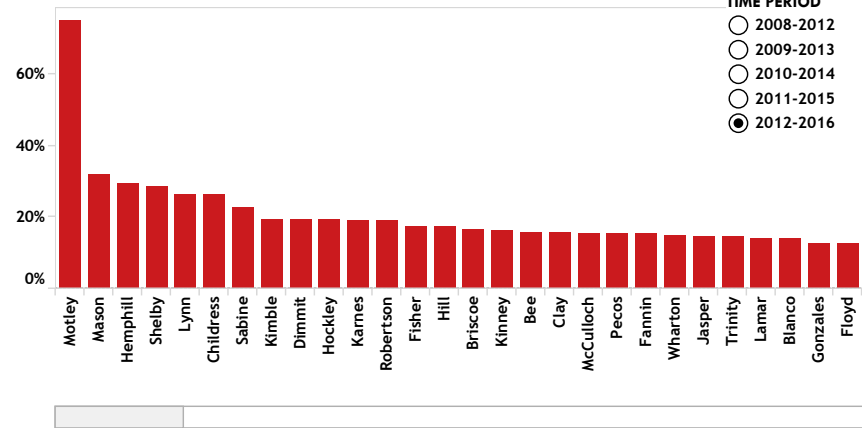

GULF WAR II VETERAN POPULATION IN FIVE LARGEST VETERAN POPULATION STATES (2009-15)

GULF WAR II VETERAN POPULATION BY STATE--2016

ESTIMATED VETERAN UNEMPLOYMENT RATE BY TEXAS COUNTY, RANK ORDERED (2012-2016)